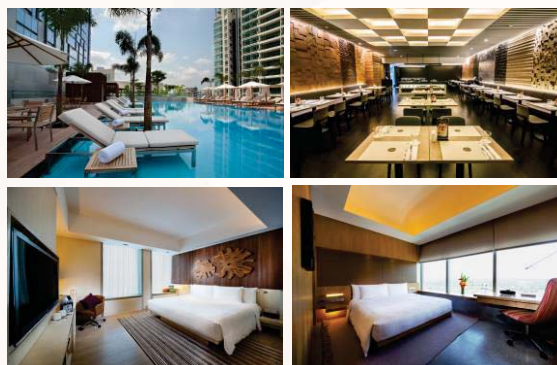

LKC's Membership No. : 606318

ONE FORM PER ROOM

NTU – Lee Kong Chian School of Medicine (Novena Campus)

Hotel Reservation

Please fill in this form and fax or email to

E: reservations@fareast.com.sg

T: +65 6881 8888 F: +65 6664 0346

DATE :

A. PERSONAL INFORMATION

Mr Mrs Ms Dr Last Name : First Name :

Company : Email Address :

Address :

Contact No. : Fax No. :

B. RESERVATION DETAILS

Arrival Date (dd/mm/yy) : Arrival Flight No. : Estimated Time of Arrival (hh:mm) :

Departure Date (dd/mm/yy) : Departure Flight No. : Estimated Time of Departure (hh:mm) :

C. ROOM TYPE REQUEST (Please note that we are a smoke-free hotel)

- Superior Room : S$215.00++ per room per night inclusive of breakfast and Internet (Single)
  Deluxe Room : S$235.00++ per room per night inclusive of breakfast and Internet (Single)
  Club Room : S$295.00++ per room per night inclusive of breakfast and Internet (Single)

Surcharge Date

The following surcharge will apply for all reservations crossing the Singapore Grand Prix F1 2016:

Thursday to Friday, 15 - 16 September 2016 from S$80.00++
Saturday to Sunday, 17 - 18 September 2016 from S$100.00++

D. METHOD OF GUARANTEE

- American Express Diners Club MasterCard
  VISA JCB

Credit Card No. :

Expiry Date (mm/yy) :

Name (as it appears on the card) :

Cardholder's Signature :

- The Hotel reserves the right to offer rooms of a higher category if the selected category is not available.

TERMS & CONDITIONS :

Rate is subject to 10% service charge and 7% GST • Check-in is at 1400 hrs and check-out is at 1200 hrs • Guarantee Policy: A credit card number is required to confirm or guarantee your reservation • Cancellation Policy: Reservation must be cancelled 2 working days prior to arrival. Otherwise, there will be a one-night penalty fee charged to the credit card guaranteed for "No Show" • Requests for room preferences and early arrival or late departure are subject to room availability

FOR OFFICAL USE

With pleasure, we confirm your reservation. Your confirmation number is :